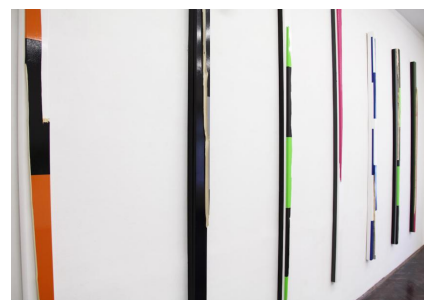

2014

Fata Morgana, Galleria Enrico Astuni, Bologna, IT